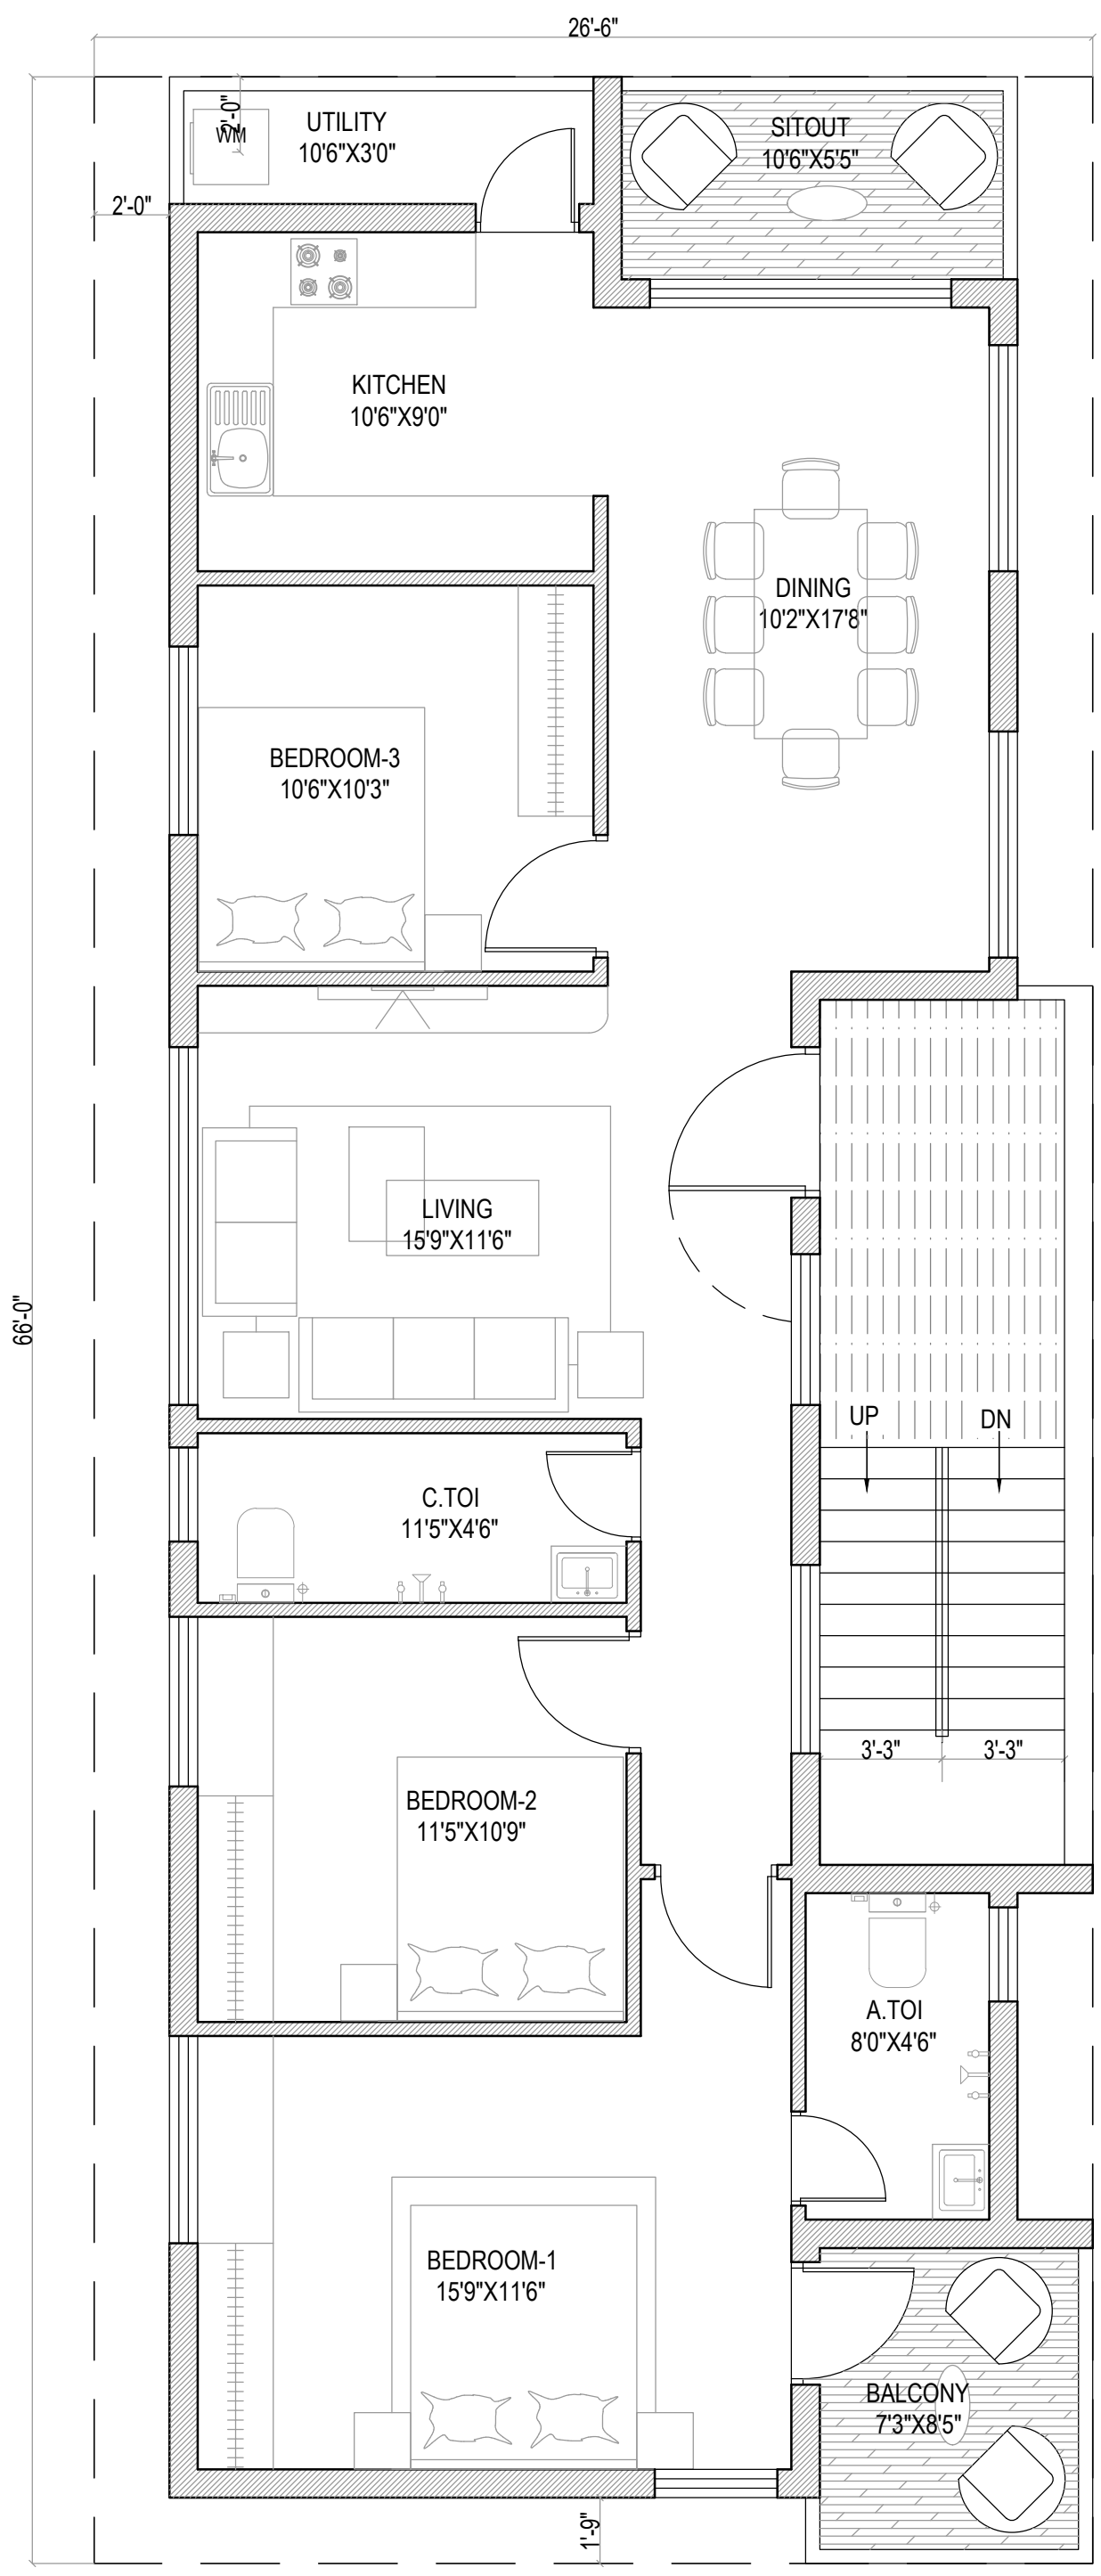

PROJECT TITLE	OPTION-2	REV-0	ARCHITECT
PROPOSED RESIDENCE FOR Mr.SHEKSHA	<div style="display: flex; align-items: center;"> <div style="border: 1px solid black; border-radius: 50%; width: 20px; height: 20px; display: flex; align-items: center; justify-content: center; margin-right: 5px;">01</div> <div> <p>GROUND FLOOR PLAN</p> <p>SCALE</p> </div> </div>		<p>L&V Creative Architect & Designers RT Nagar, Bangalore ph no- 98865-00771 / 83102-87406</p>

PROJECT TITLE	OPTION-2	REV-0	ARCHITECT
PROPOSED RESIDENCE FOR Mr.SHEKSHA	<div style="border: 1px solid black; border-radius: 50%; width: 30px; height: 30px; display: flex; align-items: center; justify-content: center;">02</div> FIRST FLOOR PLAN SCALE		L&V Creative Architect & Designers RT Nagar, Bangalore ph no- 98865-00771 / 83102-87406